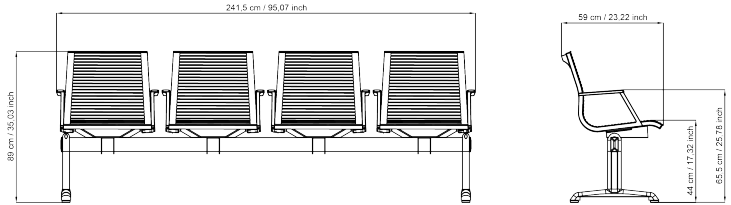

NULITE

Design Luxy R&D

article: TRAVE 26000B 4P

code: 4PA2614