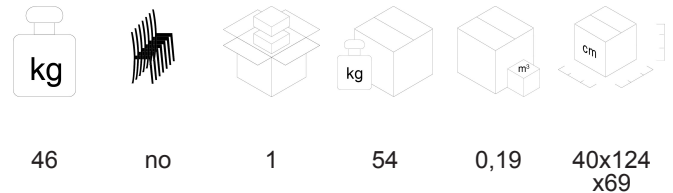

NULITE

Design Luxy R&D

article: TRAVE 26000B 4P

code: 4PA2614